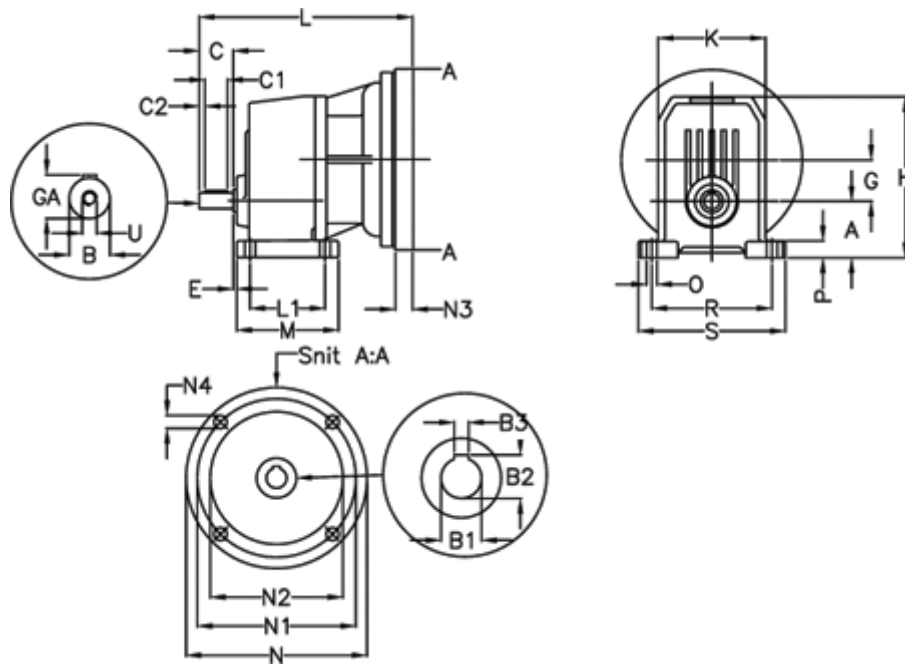

Article number: 40550500381245

Description: Single Stage Helical Gear  
S 501-3,8-P112B5

## Measures

A = 82	E = 25.5	M = 190.0	R = 225
B = 38	F = 10x8x60	N = 250	S = 270
B1 = 28	G = 73.5	N1 = 215	U = M12
B2 = 31.3	GA = 41.0	N2 = 180	
B3 = 8	H = 278.5	N3 = -	
C = 80	K = 185	N4 = M12x16	
C1 = 60	L = 344	O = 18	
C2 = 10	L1 = 145.0	P = 25.0	